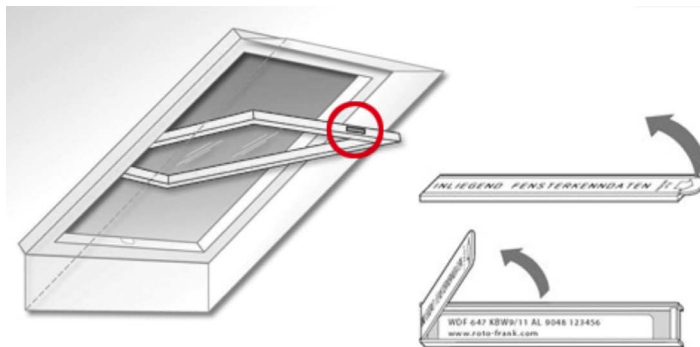

Name plate

The data of your roof window

In the event of complaints or technical enquiries, please keep the information on your name plate at hand. We need this information to accurately identify your window. With the help of the information on the name plate, we will be able to help you even more efficiently and more quickly by offering advice and practical help.

Please keep the information on your name plate at hand!

ETR8 & ETRi8 Place window in cleaning position to view name plate. Same position for Series 8 windows - WDF R8 K/H & WDF 84 K/H.

ETR7 Place window in cleaning position to view name plate. Same position for Series 7 windows - WDF R7 K/H & WDF 73 K/H.