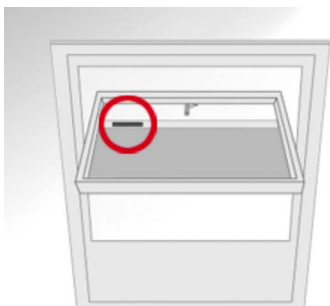

Internal Blinds Place window in cleaning position to view name plate.