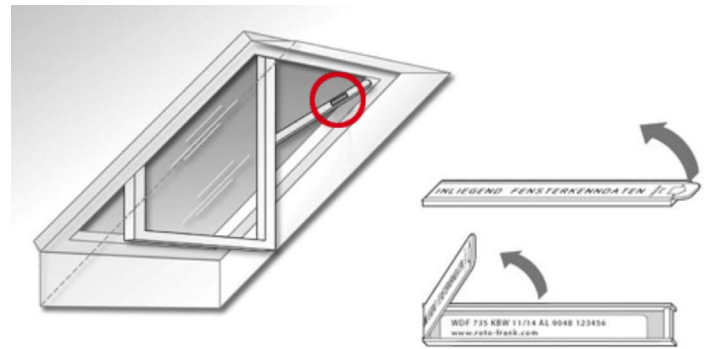

Name plate

The data of your roof window

In the event of complaints or technical enquiries, please keep the information on your name plate at hand. We need this information to accurately identify your window. With the help of the information on the name plate, we will be able to help you even more efficiently and more quickly by offering advice and practical help.

Please keep the information on your name plate at hand!

ETR8 & ETRi8 Place window in cleaning position to view name plate. Same position for Series 8 windows - WDF R8 K/H & WDF 84 K/H.

ETR7 Place window in cleaning position to view name plate. Same position for Series 7 windows - WDF R7 K/H & WDF 73 K/H.

External Blinds Lower blind and view name plate through the window.