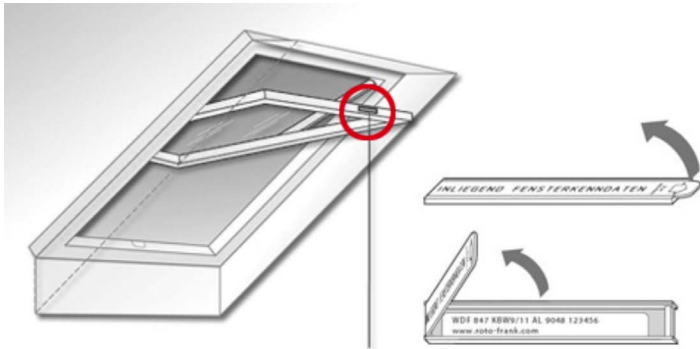

Name plate

The data of your roof window

In the event of complaints or technical enquiries, please keep the information on your name plate at hand. We need this information to accurately identify your window. With the help of the information on the name plate, we will be able to help you even more efficiently and more quickly by offering advice and practical help.

Please keep the information on your name plate at hand!

ETR8 & ETRi8 Place window in cleaning position to view name plate. Same position for Series 8 windows - WDF R8 K/H & WDF 84 K/H.

ETR7 Place window in cleaning position to view name plate. Same position for Series 7 windows - WDF R7 K/H & WDF 73 K/H.