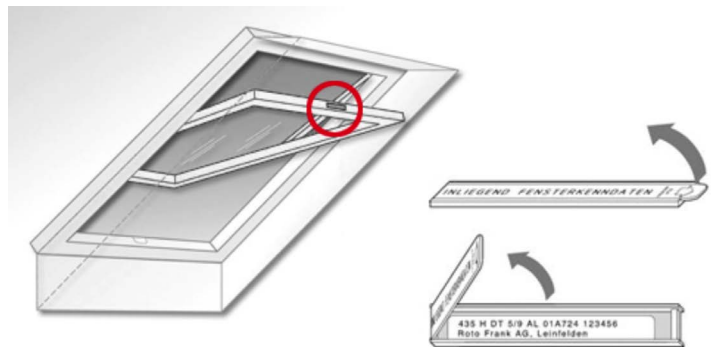

ETR4 Same position for Series 3 & 4 windows WDF 310-329 Plus & WDF 410-419